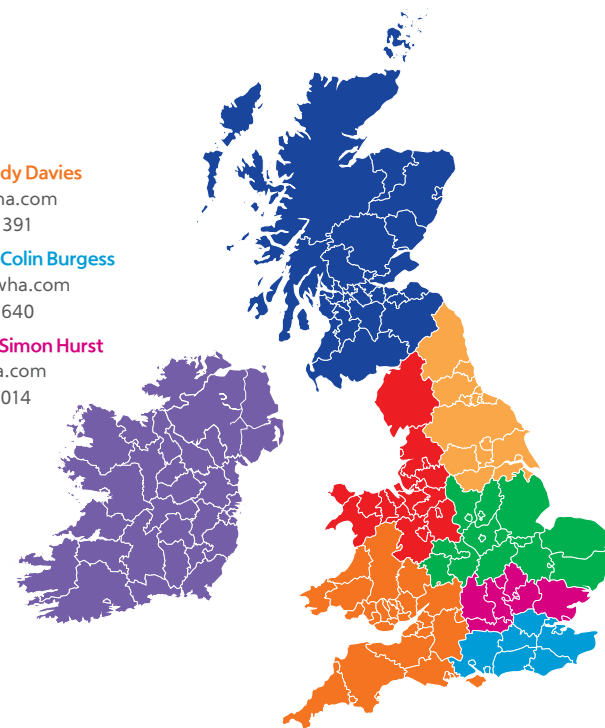

Hanwha Vision Europe
Heriot House, Heriot Road, Chertsey, Surrey,
KT16 9DT, United Kingdom
Tel: +44.1932.57.8100
www.hanwhavision.eu

NEW

A series NDAA compliant video solutions

Affordability without compromise – our A series cameras and NVRs are suited to a wide variety of small to medium applications across retail, education, banking and commercial locations.